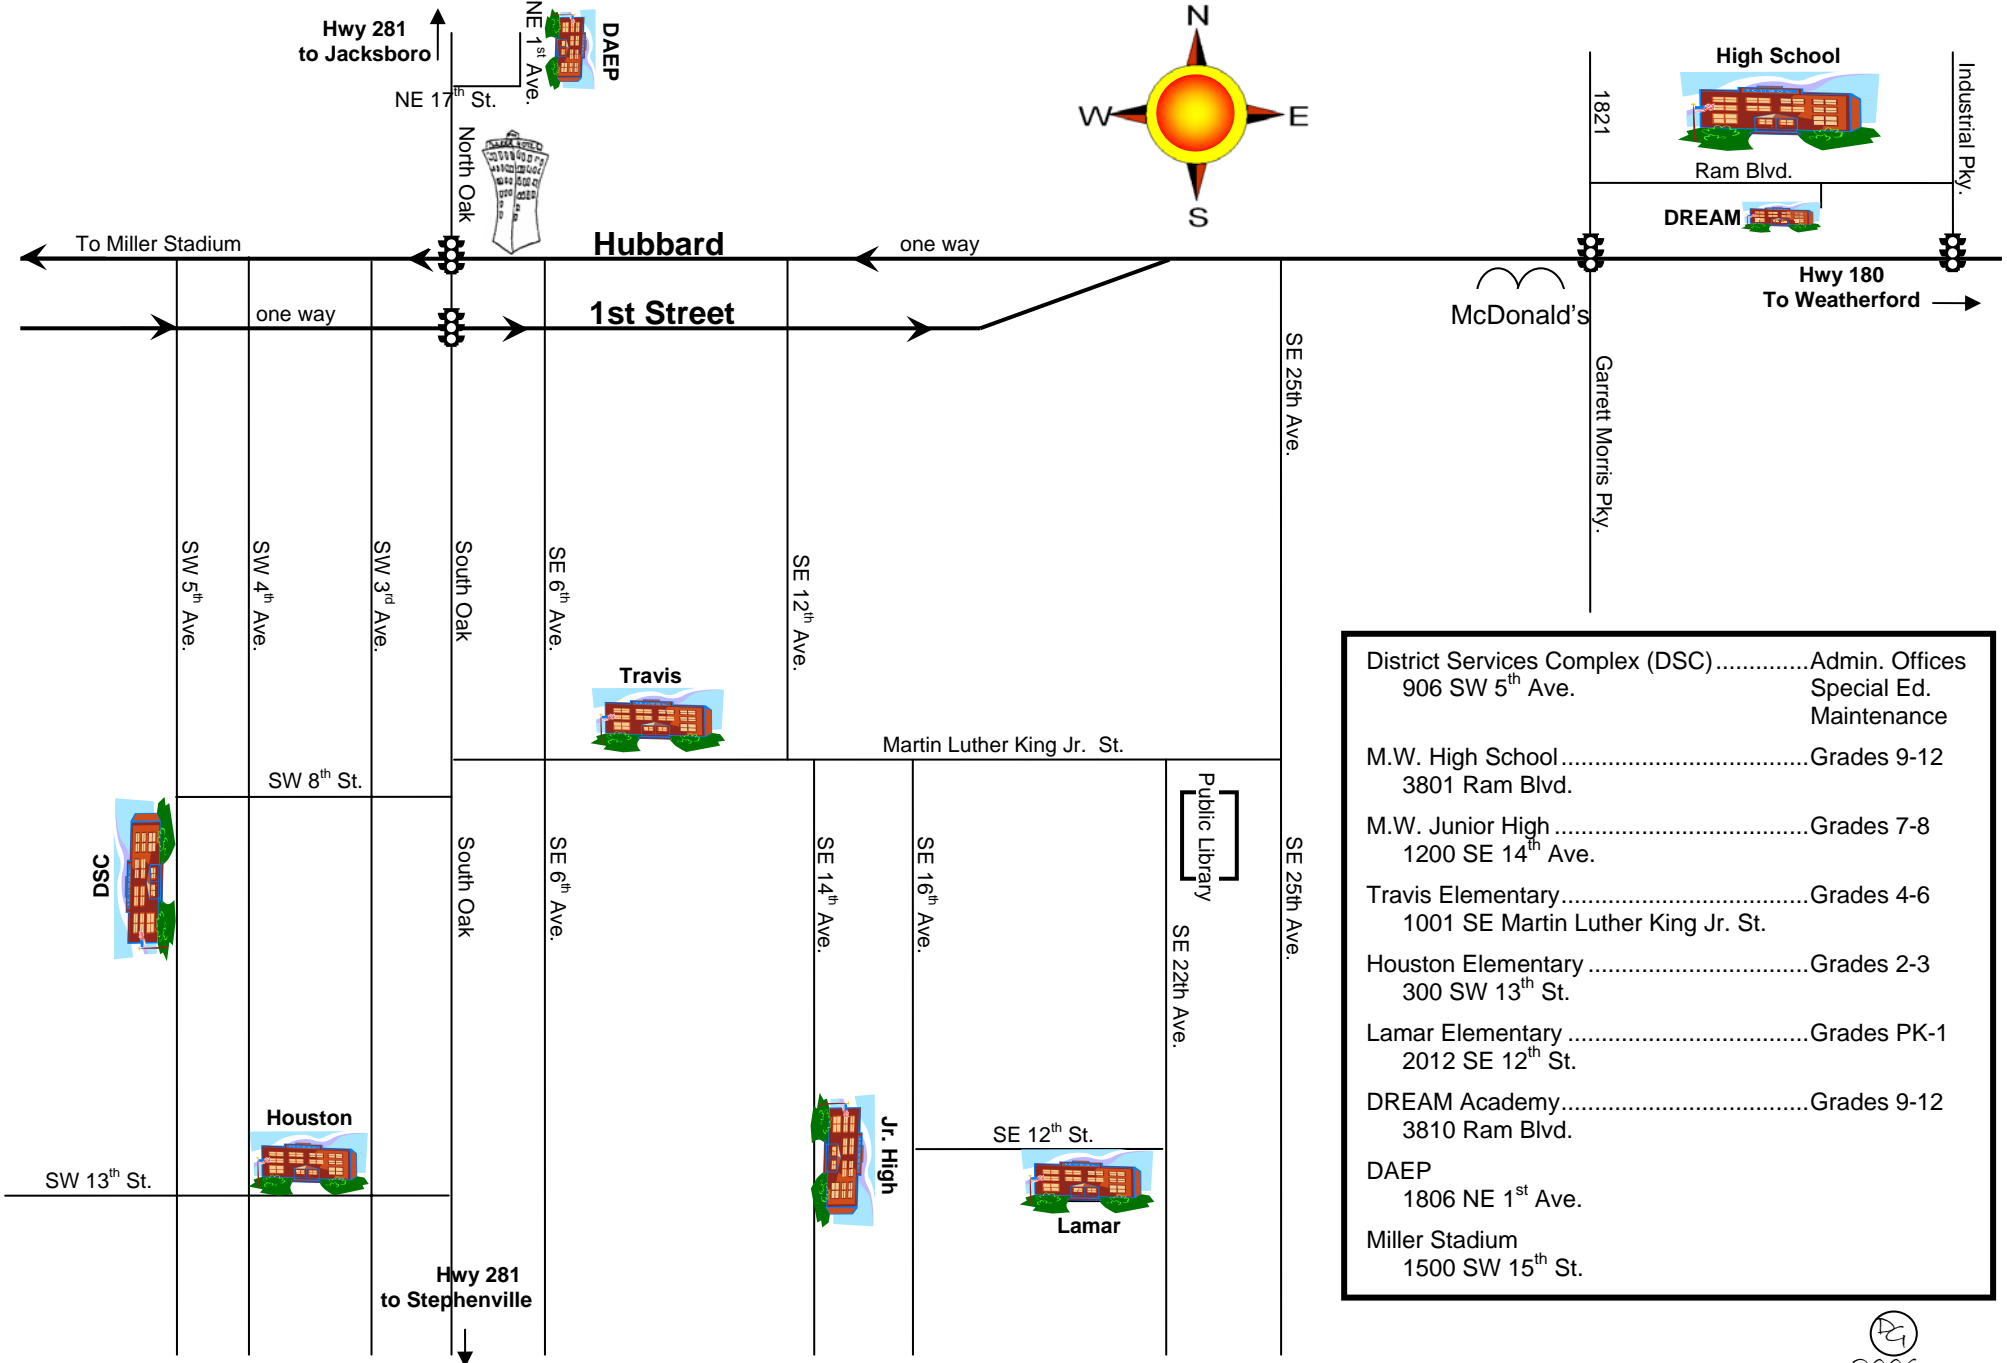

MINERAL WELLS INDEPENDENT SCHOOL DISTRICT

District Services Complex (DSC)	Admin. Offices
906 SW 5 th Ave.	Special Ed.
	Maintenance
M.W. High School	Grades 9-12
3801 Ram Blvd.	
M.W. Junior High	Grades 7-8
1200 SE 14 th Ave.	
Travis Elementary	Grades 4-6
1001 SE Martin Luther King Jr. St.	
Houston Elementary	Grades 2-3
300 SW 13 th St.	
Lamar Elementary	Grades PK-1
2012 SE 12 th St.	
DREAM Academy	Grades 9-12
3810 Ram Blvd.	
DAEP	
1806 NE 1 st Ave.	
Miller Stadium	
1500 SW 15 th St.	